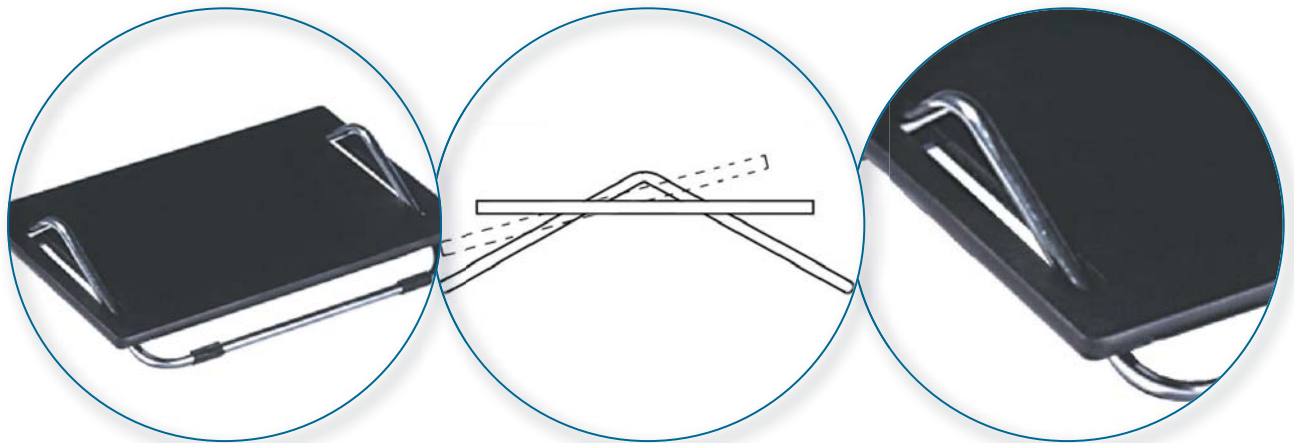

Simple Footrest

With a timber platform mounted on a steel frame, this footrest offers the feet all the support necessary when working at a computer to ensure best ergonomic practice is possible. Good ergonomics increases productivity, comfort, and employee satisfaction.

Benefits:

- Offers the foot all support necessary
- Sliding platform combines angle and height adjustment
- Support follows every movement and automatically adapts to any heel height from 70mm to 100mm
- Steel frame with platform made of highly durable solid 12mm HPL (High Pressure Laminate)
- 1 year warranty

Specification:

Front Height Min.	30mm
Front Height Max.	160mm
Rear Height Min.	30mm
Rear Height Max.	160mm
Footplate Width	470mm
Footplate Depth	300mm

Part Codes:

DFREST1HY

Available from:

Hypertec Ltd

2 Swangate, Charnham Park, Hungerford, Berks, RG17 0YX